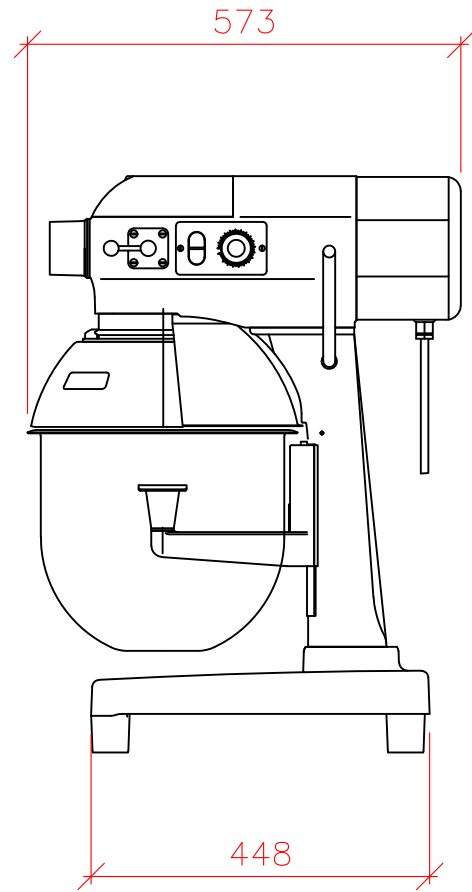

20 Litre Bench Mounted Mixer

A200-B1E

1] Electric

230/50/1 0.45kW
Fuse at 16amps