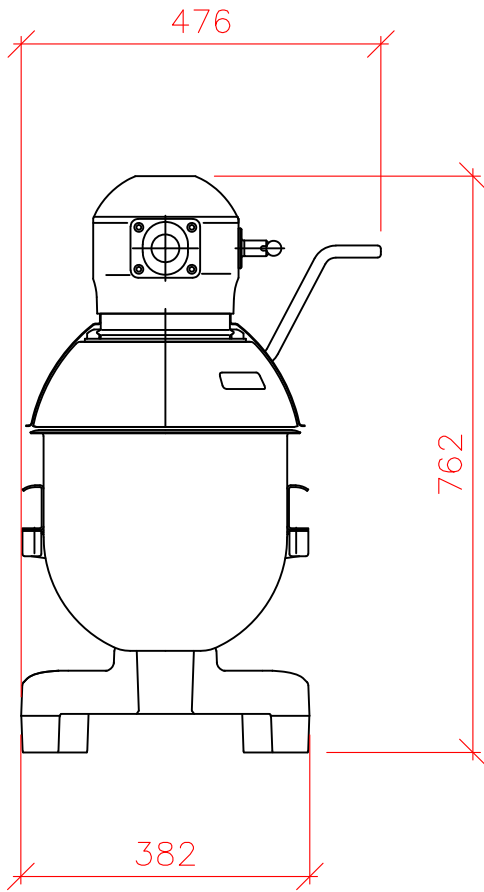

20 Litre Bench Mounted Mixer

A200-B1E

1] Electric

230/50/1 0.45kW
Fuse at 16amps