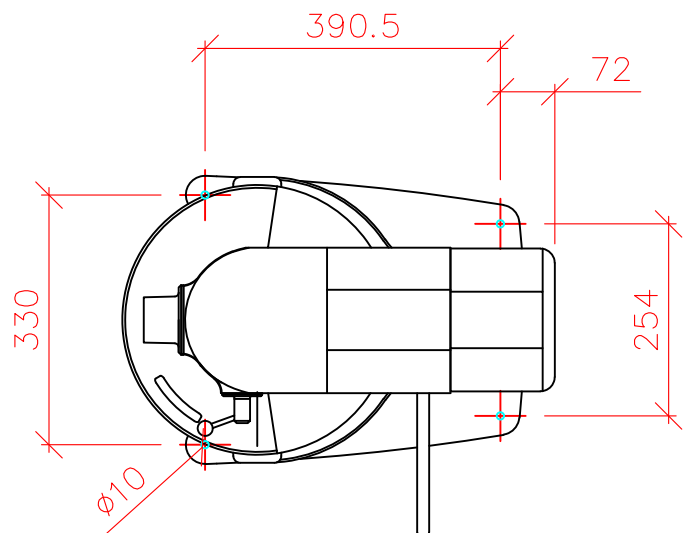

20 Litre Bench Mounted Mixer

A200-B1E

1] Electric

230/50/1 0.45kW
Fuse at 16amps