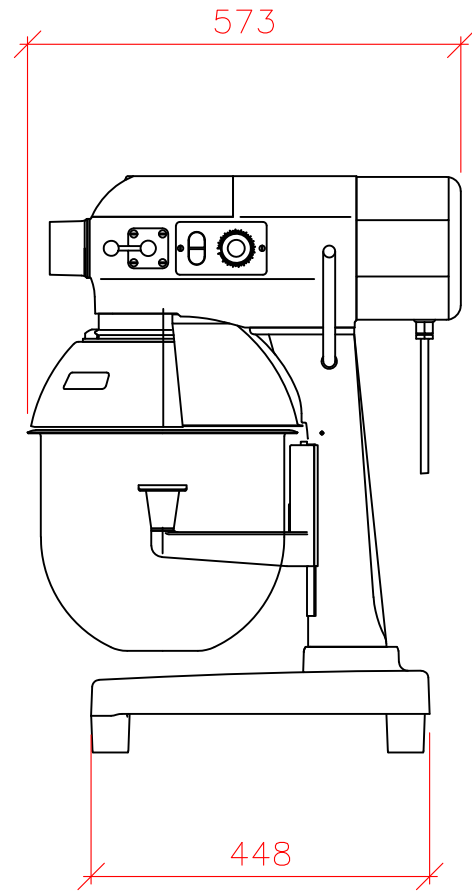

20 Litre Bench Mounted Mixer

A200-B3E

Electric

400/50/3 0.45kW - 3 PHASE