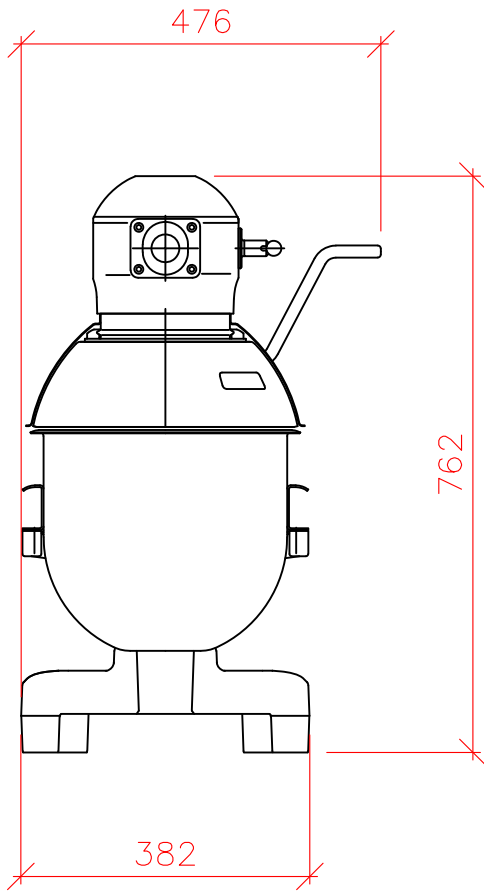

20 Litre Bench Mounted Mixer

A200-B3E

Electric

400/50/3 0.45kW - 3 PHASE