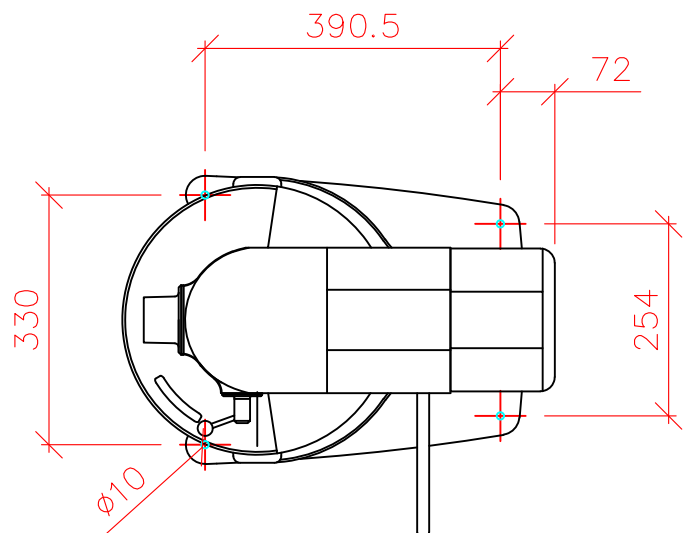

20 Litre Bench Mounted Mixer

A200-B3E

Electric

400/50/3 0.45kW - 3 PHASE