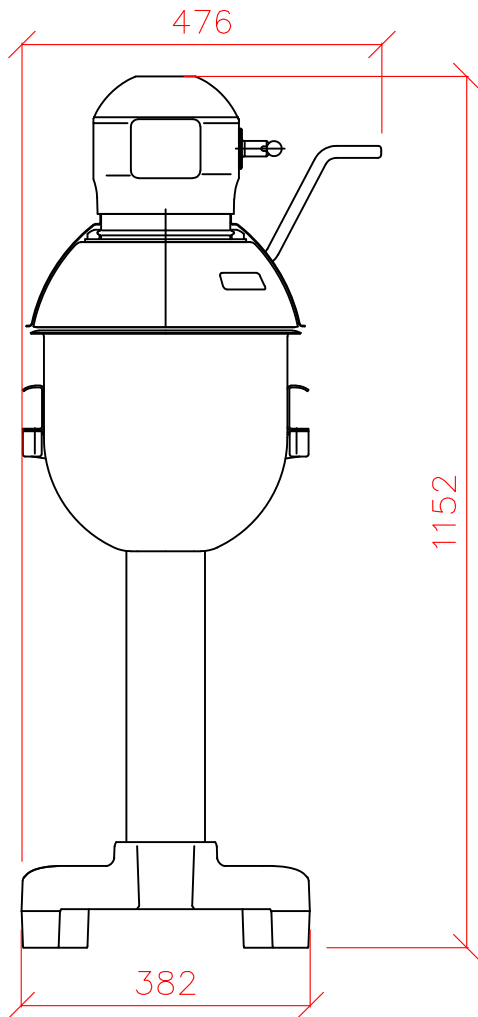

20 Litre Floor Standing Mixer

A200-F1E

1 Electric

230/50/1 0.45kW