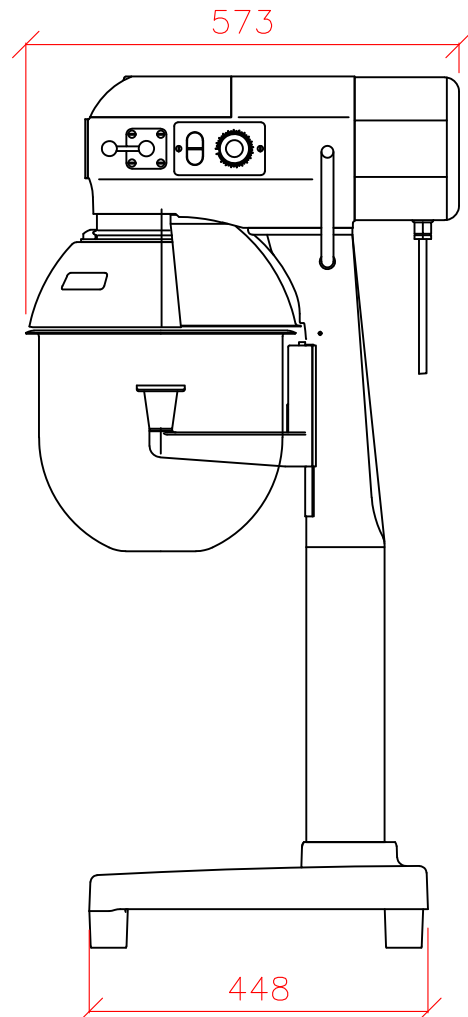

20 Litre Floor Standing Mixer

A200-F1E

1 Electric

230/50/1 0.45kW