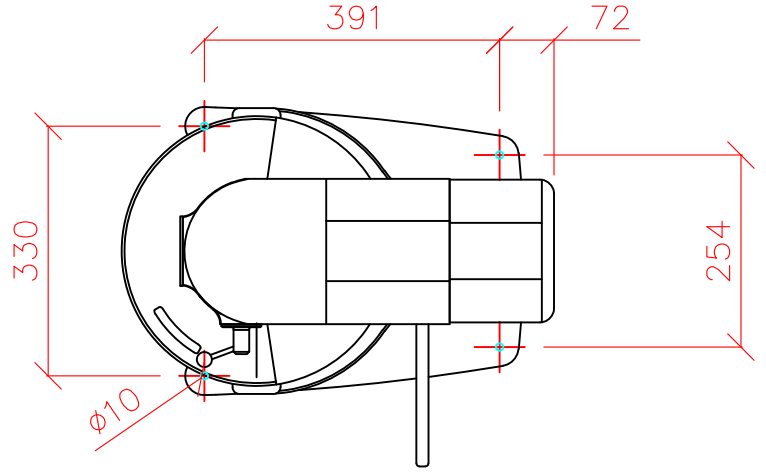

20 Litre Floor Standing Mixer

A200-F1E

1 Electric

230/50/1 0.45kW